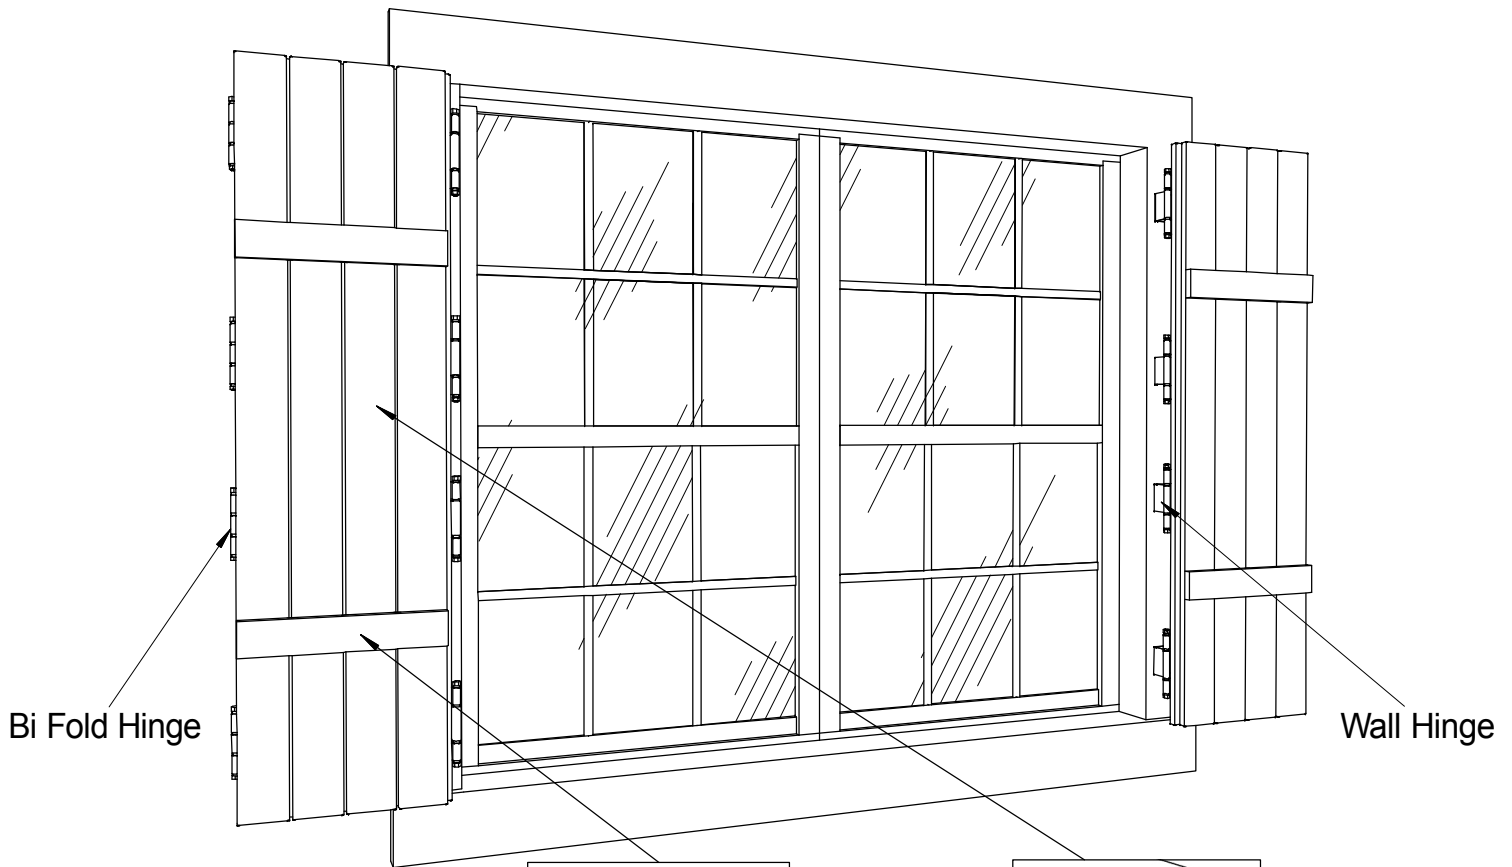

## DECORATIVE BOARD & BATTEN SHUTTER

Extruded Aluminum  
Batten Snap Channel  
And Snap Cap .068 Wall

Extruded Aluminum Boards  
With 1/4" Space Between .068 Wall